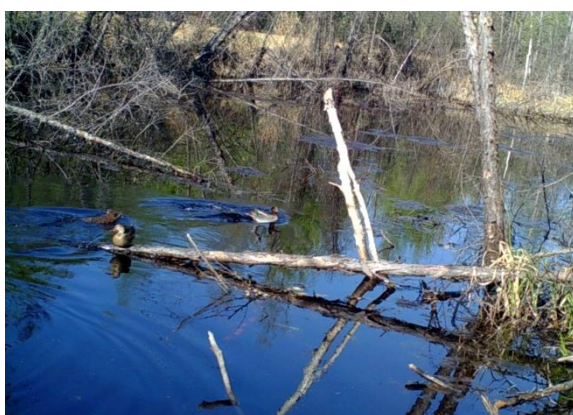

绿翅鸭

Anas crecca