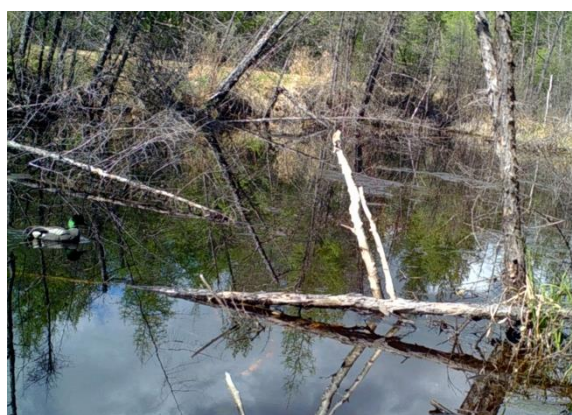

罗纹鸭

Anas falcata