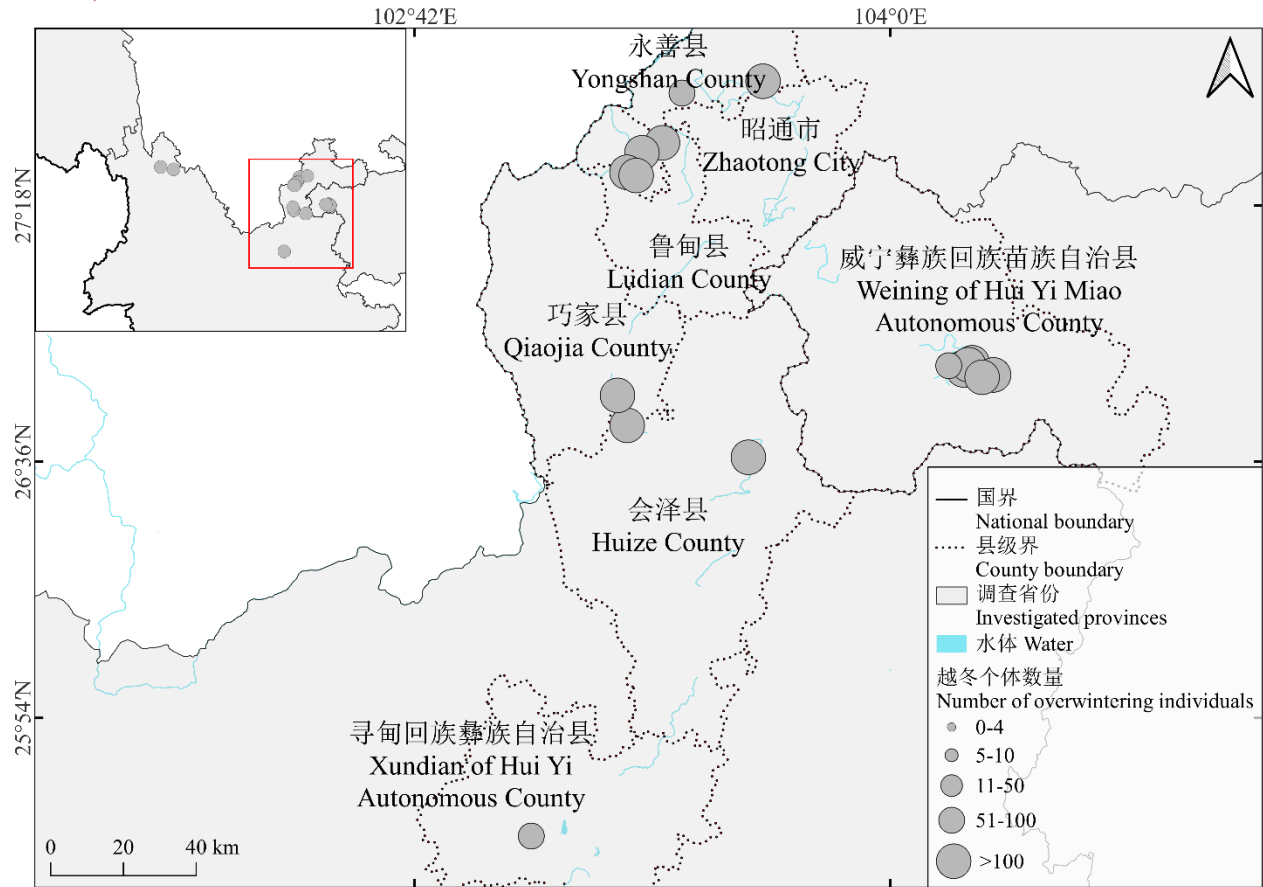

附录3 黑颈鹤越冬分布图

Appendix 3 Distribution of overwintering black-necked crane

附录3-A 中国新疆且末县吐拉牧场的黑颈鹤越冬分布

Appendix 3-A Distribution of overwintering black-necked crane in Tula Ranch, Qiemo County, Xinjiang, China

附录3-B 中国西藏日喀则朋曲及雅鲁藏布江流域的黑颈鹤越冬分布

Appendix 3-B Distribution of overwintering black-necked crane in the Pum Chu River and Yarlung Tsangpo River basin in Xigazê Tibet, China

附录3-C 中国西藏日喀则东部雅鲁藏布江流域的黑颈鹤越冬分布

Appendix 3-C Distribution of overwintering black-necked crane in the Yarlung Tsangpo River basin in eastern Xigazê Tibet, China

附录3-D 中国西藏拉萨及山南雅鲁藏布江流域的黑颈鹤越冬分布

Appendix 3-D Distribution of overwintering black-necked crane in the Yarlung Tsangpo River basin in Lhasa and Lhoka, Tibet, China

附录3-E 中国西藏林芝雅尼汇口的黑颈鹤越冬分布

Appendix 3-E Distribution of overwintering black-necked crane in the estuary of the Nyang and Yarlung Tsangpo rivers in Nyingchi, Tibet, China

附录3-F 中国云南东北部及贵州西北部的黑颈鹤越冬分布

Appendix 3-F Distribution of overwintering black-necked crane in border areas between northeastern Yunnan and northwestern Guizhou, China

附录3-G 中国云南西北部的黑颈鹤越冬分布

Appendix 3-G Distribution of overwintering black-necked crane in northwestern Yunnan, China