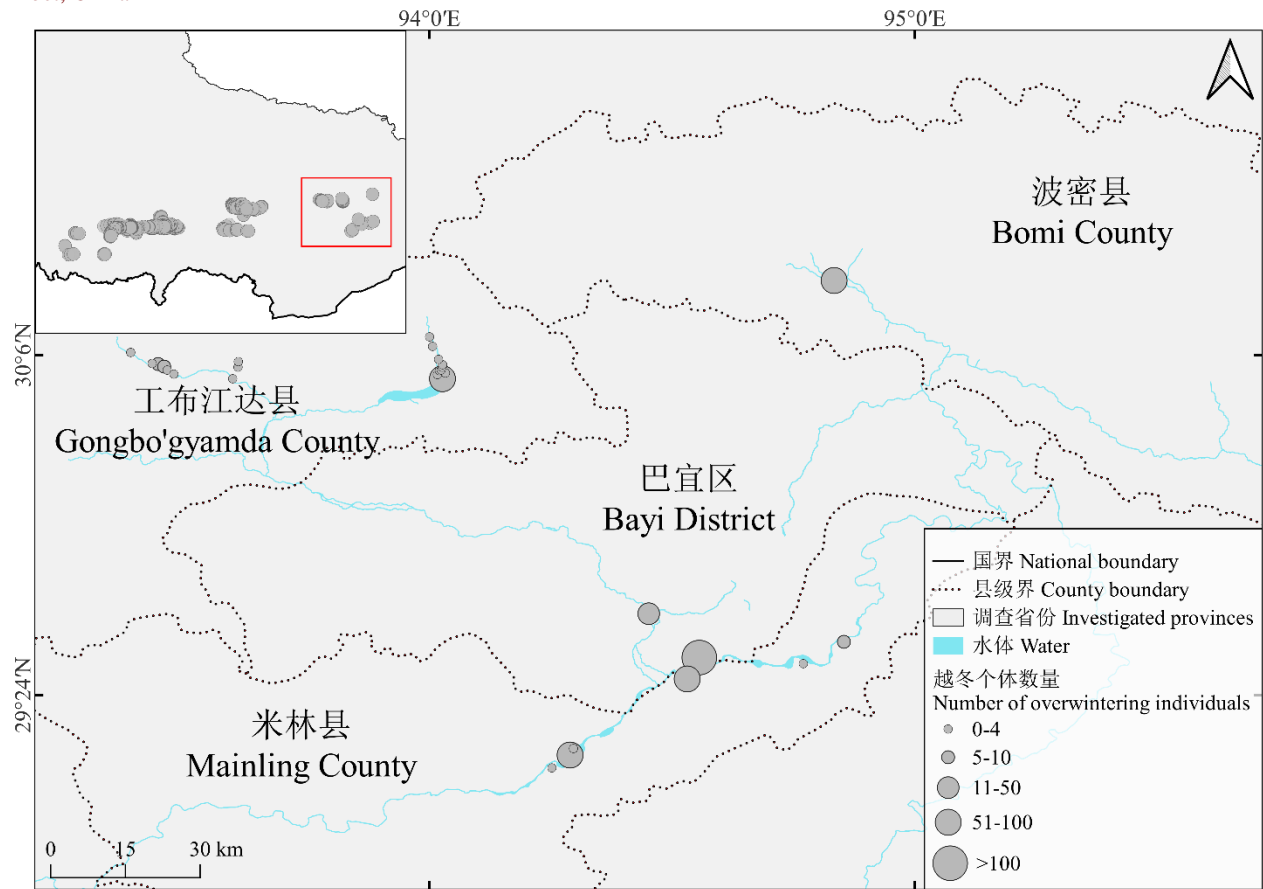

附录3 黑颈鹤越冬分布图

Appendix 3 Distribution of overwintering black-necked crane

附录3-A 中国新疆且末县吐拉牧场的黑颈鹤越冬分布

Appendix 3-A Distribution of overwintering black-necked crane in Tula Ranch, Qiemo County, Xinjiang, China

附录3-B 中国西藏日喀则朋曲及雅鲁藏布江流域的黑颈鹤越冬分布

Appendix 3-B Distribution of overwintering black-necked crane in the Pum Chu River and Yarlung Tsangpo River basin in Xigazê Tibet, China

附录3-C 中国西藏日喀则东部雅鲁藏布江流域的黑颈鹤越冬分布

Appendix 3-C Distribution of overwintering black-necked crane in the Yarlung Tsangpo River basin in eastern Xigazê Tibet, China

附录3-D 中国西藏拉萨及山南雅鲁藏布江流域的黑颈鹤越冬分布

Appendix 3-D Distribution of overwintering black-necked crane in the Yarlung Tsangpo River basin in Lhasa and Lhoka, Tibet, China

附录3-E 中国西藏林芝雅尼汇口的黑颈鹤越冬分布

Appendix 3-E Distribution of overwintering black-necked crane in the estuary of the Nyang and Yarlung Tsangpo rivers in Nyingchi, Tibet, China

附录3-F 中国云南东北部及贵州西北部的黑颈鹤越冬分布

Appendix 3-F Distribution of overwintering black-necked crane in border areas between northeastern Yunnan and northwestern Guizhou, China

附录3-G 中国云南西北部的黑颈鹤越冬分布

Appendix 3-G Distribution of overwintering black-necked crane in northwestern Yunnan, China