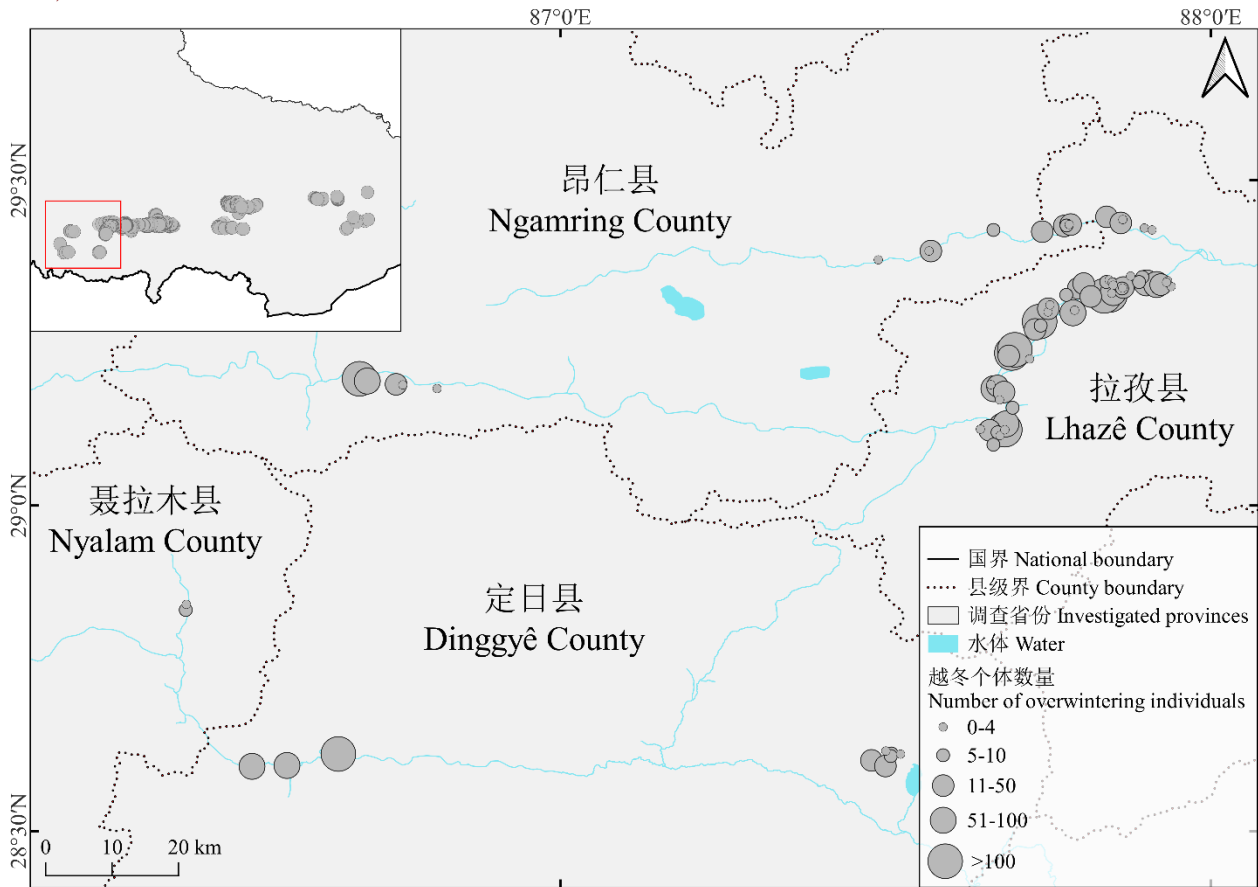

附录3 黑颈鹤越冬分布图

Appendix 3 Distribution of overwintering black-necked crane

附录3-A 中国新疆且末县吐拉牧场的黑颈鹤越冬分布

Appendix 3-A Distribution of overwintering black-necked crane in Tula Ranch, Qiemo County, Xinjiang, China

附录3-B 中国西藏日喀则朋曲及雅鲁藏布江流域的黑颈鹤越冬分布

Appendix 3-B Distribution of overwintering black-necked crane in the Pum Chu River and Yarlung Tsangpo River basin in Xigazê Tibet, China

附录3-C 中国西藏日喀则东部雅鲁藏布江流域的黑颈鹤越冬分布

Appendix 3-C Distribution of overwintering black-necked crane in the Yarlung Tsangpo River basin in eastern Xigazê Tibet, China

附录3-D 中国西藏拉萨及山南雅鲁藏布江流域的黑颈鹤越冬分布

Appendix 3-D Distribution of overwintering black-necked crane in the Yarlung Tsangpo River basin in Lhasa and Lhoka, Tibet, China

附录3-E 中国西藏林芝雅尼汇口的黑颈鹤越冬分布

Appendix 3-E Distribution of overwintering black-necked crane in the estuary of the Nyang and Yarlung Tsangpo rivers in Nyingchi, Tibet, China

附录3-F 中国云南东北部及贵州西北部的黑颈鹤越冬分布

Appendix 3-F Distribution of overwintering black-necked crane in border areas between northeastern Yunnan and northwestern Guizhou, China

附录3-G 中国云南西北部的黑颈鹤越冬分布

Appendix 3-G Distribution of overwintering black-necked crane in northwestern Yunnan, China