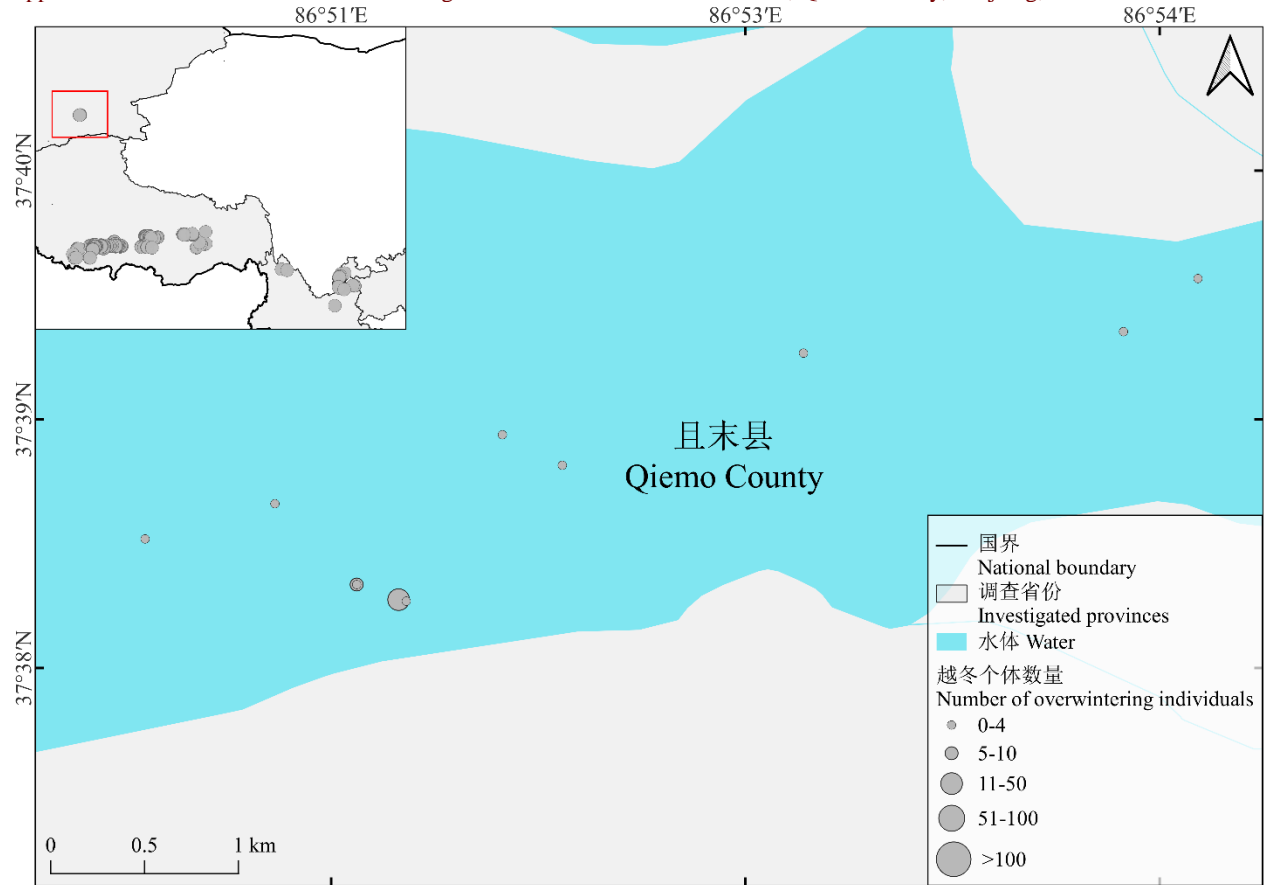

附录3 黑颈鹤越冬分布图

Appendix 3 Distribution of overwintering black-necked crane

附录3-A 中国新疆且末县吐拉牧场的黑颈鹤越冬分布

Appendix 3-A Distribution of overwintering black-necked crane in Tula Ranch, Qiemo County, Xinjiang, China

附录3-B 中国西藏日喀则朋曲及雅鲁藏布江流域的黑颈鹤越冬分布

Appendix 3-B Distribution of overwintering black-necked crane in the Pum Chu River and Yarlung Tsangpo River basin in Xigazê Tibet, China

附录3-C 中国西藏日喀则东部雅鲁藏布江流域的黑颈鹤越冬分布

Appendix 3-C Distribution of overwintering black-necked crane in the Yarlung Tsangpo River basin in eastern Xigazê Tibet, China

附录3-D 中国西藏拉萨及山南雅鲁藏布江流域的黑颈鹤越冬分布

Appendix 3-D Distribution of overwintering black-necked crane in the Yarlung Tsangpo River basin in Lhasa and Lhoka, Tibet, China

附录3-E 中国西藏林芝雅尼汇口的黑颈鹤越冬分布

Appendix 3-E Distribution of overwintering black-necked crane in the estuary of the Nyang and Yarlung Tsangpo rivers in Nyingchi, Tibet, China

附录3-F 中国云南东北部及贵州西北部的黑颈鹤越冬分布

Appendix 3-F Distribution of overwintering black-necked crane in border areas between northeastern Yunnan and northwestern Guizhou, China

附录3-G 中国云南西北部的黑颈鹤越冬分布

Appendix 3-G Distribution of overwintering black-necked crane in northwestern Yunnan, China