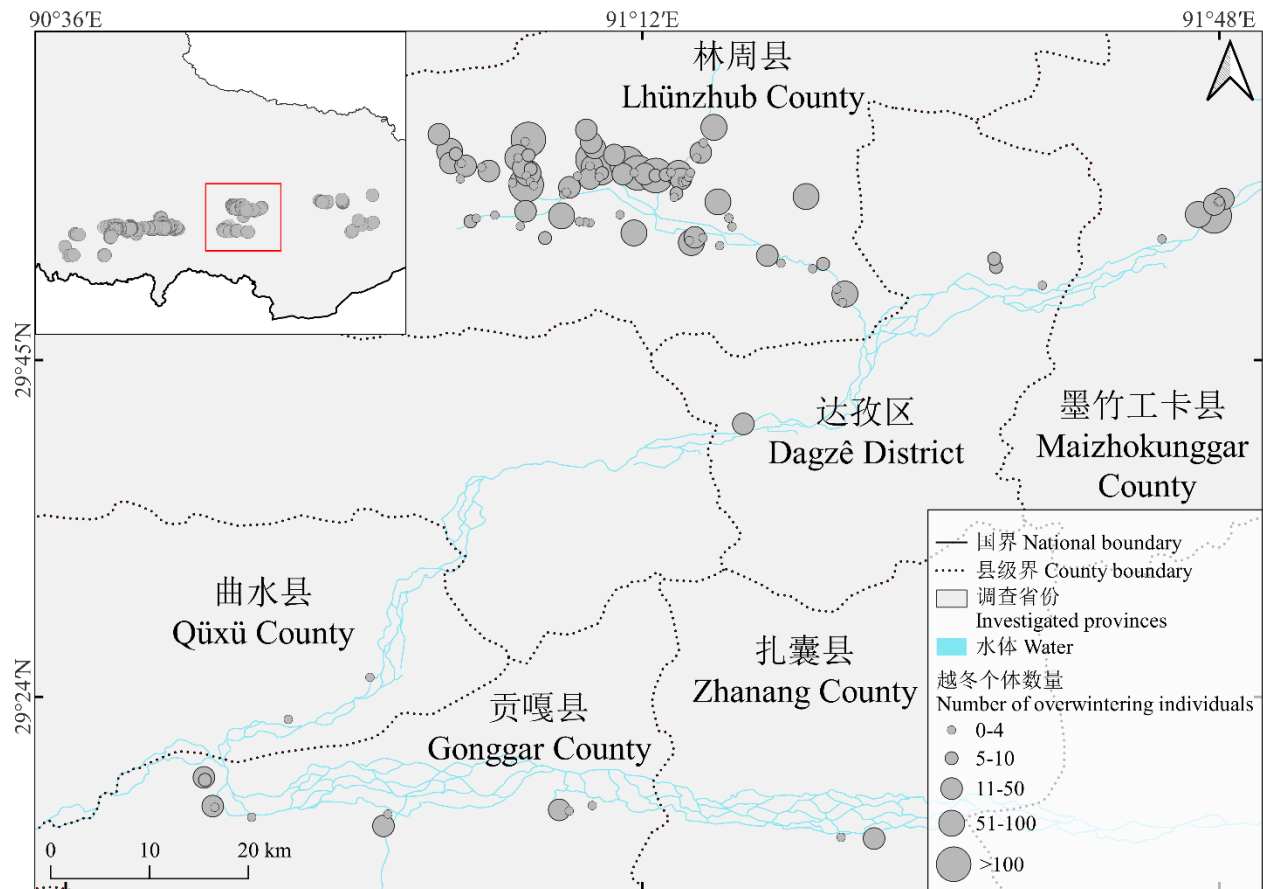

附录3 黑颈鹤越冬分布图

Appendix 3 Distribution of overwintering black-necked crane

附录3-A 中国新疆且末县吐拉牧场的黑颈鹤越冬分布

Appendix 3-A Distribution of overwintering black-necked crane in Tula Ranch, Qiemo County, Xinjiang, China

附录3-B 中国西藏日喀则朋曲及雅鲁藏布江流域的黑颈鹤越冬分布

Appendix 3-B Distribution of overwintering black-necked crane in the Pum Chu River and Yarlung Tsangpo River basin in Xigazê Tibet, China

附录3-C 中国西藏日喀则东部雅鲁藏布江流域的黑颈鹤越冬分布

Appendix 3-C Distribution of overwintering black-necked crane in the Yarlung Tsangpo River basin in eastern Xigazê Tibet, China

附录3-D 中国西藏拉萨及山南雅鲁藏布江流域的黑颈鹤越冬分布

Appendix 3-D Distribution of overwintering black-necked crane in the Yarlung Tsangpo River basin in Lhasa and Lhoka, Tibet, China

附录3-E 中国西藏林芝雅尼汇口的黑颈鹤越冬分布

Appendix 3-E Distribution of overwintering black-necked crane in the estuary of the Nyang and Yarlung Tsangpo rivers in Nyingchi, Tibet, China

附录3-F 中国云南东北部及贵州西北部的黑颈鹤越冬分布

Appendix 3-F Distribution of overwintering black-necked crane in border areas between northeastern Yunnan and northwestern Guizhou, China

附录3-G 中国云南西北部的黑颈鹤越冬分布

Appendix 3-G Distribution of overwintering black-necked crane in northwestern Yunnan, China