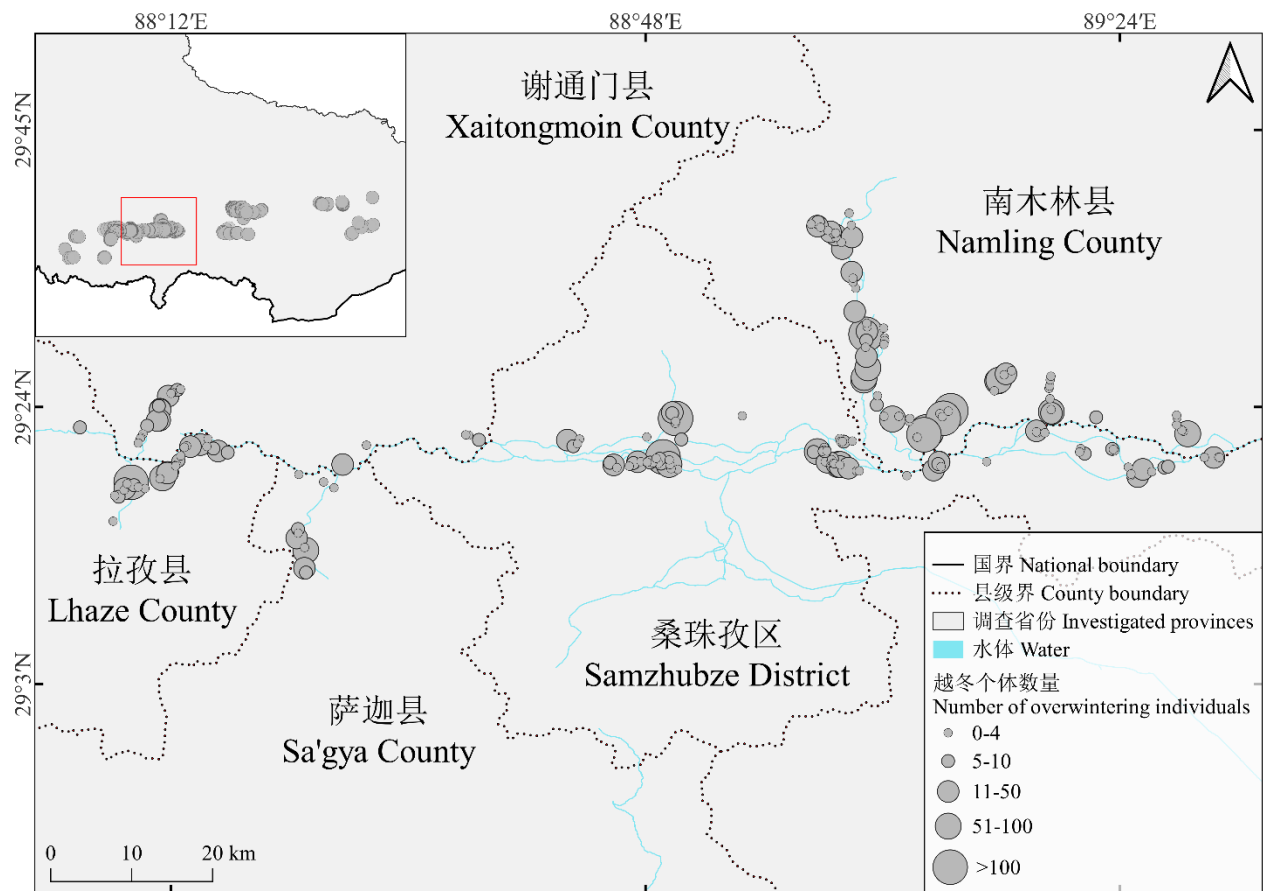

附录3 黑颈鹤越冬分布图

Appendix 3 Distribution of overwintering black-necked crane

附录3-A 中国新疆且末县吐拉牧场的黑颈鹤越冬分布

Appendix 3-A Distribution of overwintering black-necked crane in Tula Ranch, Qiemo County, Xinjiang, China

附录3-B 中国西藏日喀则朋曲及雅鲁藏布江流域的黑颈鹤越冬分布

Appendix 3-B Distribution of overwintering black-necked crane in the Pum Chu River and Yarlung Tsangpo River basin in Xigazê Tibet, China

附录3-C 中国西藏日喀则东部雅鲁藏布江流域的黑颈鹤越冬分布

Appendix 3-C Distribution of overwintering black-necked crane in the Yarlung Tsangpo River basin in eastern Xigazê Tibet, China

附录3-D 中国西藏拉萨及山南雅鲁藏布江流域的黑颈鹤越冬分布

Appendix 3-D Distribution of overwintering black-necked crane in the Yarlung Tsangpo River basin in Lhasa and Lhoka, Tibet, China

附录3-E 中国西藏林芝雅尼汇口的黑颈鹤越冬分布

Appendix 3-E Distribution of overwintering black-necked crane in the estuary of the Nyang and Yarlung Tsangpo rivers in Nyingchi, Tibet, China

附录3-F 中国云南东北部及贵州西北部的黑颈鹤越冬分布

Appendix 3-F Distribution of overwintering black-necked crane in border areas between northeastern Yunnan and northwestern Guizhou, China

附录3-G 中国云南西北部的黑颈鹤越冬分布

Appendix 3-G Distribution of overwintering black-necked crane in northwestern Yunnan, China