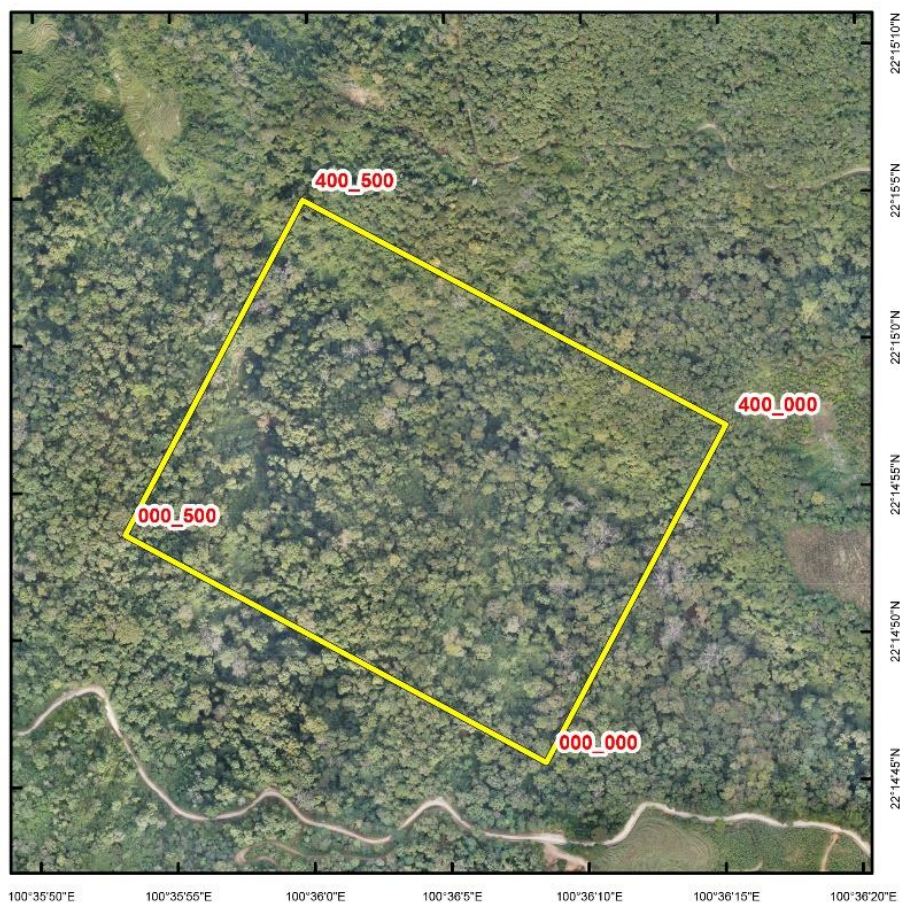

施国杉, 刘峰, 陈典, 邓云, 林露湘 (2021) 云南纳板河热带季节雨林 20 ha 动态监测样地的树种组成与群落分类. 生物多样性, 29 (1): 10–20. <http://www.biodiversity-science.net/CN/10.17520/biods.2020138>

### Legend 图例

Plot boundary 样地边界

附录1 云南纳板河热带季节雨林20 ha动态监测样地无人机航拍正射影像

Appendix 1 The drone-derived orthoimage of the 20-ha tropical seasonal rainforest dynamics monitoring plot in the Naban River, Yunnan